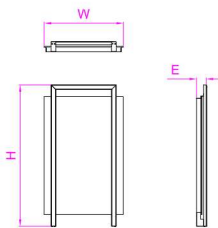

2024  
LUXMODE

mirror-light  
mirror-light

LM011 **DESIGN PATENT**

<b>Wattage</b>	29W intergral LED
<b>Initial LM</b>	3600Lm
<b>Input</b>	120-277VAC
<b>Material</b>	Steel Housing, Mirror, Frosted Opal Glass Shade
<b>Dimension</b>	24-3/4"W x 24-3/4"H x 5-3/8"E

LM019 DESIGN PATENT

<b>Wattage</b>	23W intergral LED
<b>Initial LM</b>	2530Lm
<b>Input</b>	120-277VAC
<b>Material</b>	Steel Housing, Mirror, Faux Alabaster Acrylic Shade
<b>Dimension</b>	19-3/4"W x 35-3/8"H x 2-3/8"E

LM033 DESIGN PATENT

<b>Wattage</b>	48W intergral LED
<b>Initial LM</b>	5280Lm
<b>Input</b>	120-277VAC
<b>Material</b>	Steel Housing, Mirror, Faux Alabaster Acrylic Shade
<b>Dimension</b>	37-3/4"W x 35-3/8"H x 2-3/8"E

LM021 **DESIGN PATENT**

<b>Wattage</b>	25W intergral LED
<b>Initial LM</b>	2750Lm
<b>Input</b>	120-277VAC
<b>Material</b>	Steel Housing, Mirror, High Transmission Acrylic Shade
<b>Dimension</b>	22-5/8"W x 78-3/4"H x 15"E