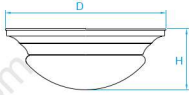

Close-to-Ceiling

Model No. LC070
Dimension 12-1/8"D x 4-5/8"H
Lamp (1) medium or GU24 base
18W integral LED 1300 lumens