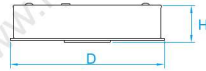

Model No. LC210
Dimension 10-1/2"D x 2-1/2"H
Lamp 18W integral LED 1280 lumens

Model No. LC211
Dimension 15"D x 2-1/2"H
Lamp 25W integral LED 1800 lumens

Model No. LC212
Dimension 19"D x 2-3/4"H
Lamp 37W integral LED 2650 lumens