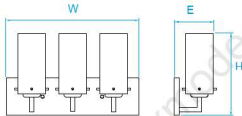

Model No. LV030
Dimension 18"W x 9-1/2"H x 5"E
Lamp (3) medium or GU24 base