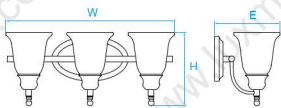

Model No. LV006

Dimension 24"W x 9-1/2"H x 8-1/2"E

Lamp (3) medium or GU24 base