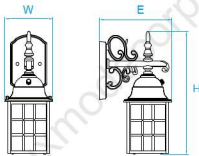

Model No. LO044
Dimension 6"W x 14-3/4"H x 9"E
Lamp (1) medium or GU24 base
16W integral LED 540 lumens