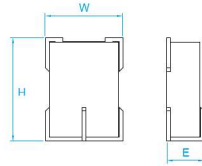

**Model No.** LV234  
**Dimension** 5-1/2"W x 11"H x 4-3/4"E  
**Lamp** (1) medium or GU24 base

**Model No.** LW198

**Dimension** 18"W x 4-3/4"H x 4-1/2"E

**Lamp** (2) medium or GU24 base  
14W integral LED 1000 lumens