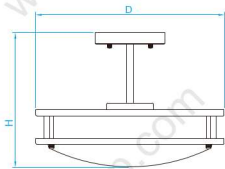

Model No. LC229
Dimension 11-3/4"D x 10-1/2"H
Lamp (1) medium or GU24 base
18W integral LED 1400 lumens

Model No. LC187
Dimension 14-1/2"D x 11"H
Lamp (2) medium or GU24 base
25W integral LED 2150 lumens

Model No. LC204
Dimension 16"D x 11-1/2"H
Lamp (2) medium or GU24 base
30W integral LED 2600 lumens

Model No. LP079
Dimension 17-3/4"D x 11-1/2"H
Lamp (4) medium or GU24 base
42W integral LED 3250 lumens

Model No. LC301
Dimension 20-1/2"D x 11-3/8"H
Lamp (4) medium or GU24 base
42W integral LED 3500 lumens

Model No. LC243
Dimension 24-1/8"D x 12"H
Lamp (4) medium or GU24 base
42W integral LED 3450 lumens