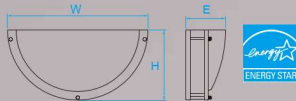

Model No. LW027
Dimension 16"W x 7-7/8"H x 4-3/8"E
Lamp (2) medium or GU24 base
15W integral LED 1200 lumens