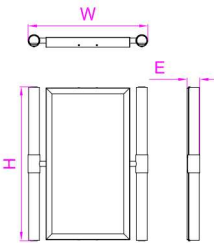

2024  
LUXMODE

mirror-light  
mirror-light

LM011 **DESIGN PATENT**

<b>Wattage</b>	29W intergral LED
<b>Initial LM</b>	3600Lm
<b>Input</b>	120-277VAC
<b>Material</b>	Steel Housing, Mirror, Frosted Opal Glass Shade
<b>Dimension</b>	24-3/4"W x 24-3/4"H x 5-3/8"E

LM012 **DESIGN PATENT**

**Wattage** 23W intergral LED  
**Initial LM** 2760Lm  
**Input** 120-277VAC  
**Material** Steel and Aluminum Housing, Mirror, High Transmission Acrylic Shade  
**Dimension** 24-3/4"W x 29-3/4"H x 2-1/8"E

LM023 **DESIGN PATENT**

**Wattage** 35W intergral LED  
**Initial LM** 4200Lm  
**Input** 120-277VAC  
**Material** Steel and Aluminum Housing, Mirror, High Transmission Acrylic Shade  
**Dimension** 36-3/4"W x 29-3/4"H x 2-1/8"E

LM024 **DESIGN PATENT**

**Wattage** 50W intergral LED  
**Initial LM** 6000Lm  
**Input** 120-277VAC  
**Material** Steel and Aluminum Housing, Mirror, High Transmission Acrylic Shade  
**Dimension** 48-3/4"W x 29-3/4"H x 2-1/8"E