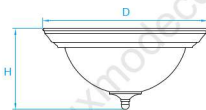

Model No. LC069
Dimension 11-5/8"D x 5-1/4"H
Lamp (1) medium or GU24 base
18W integral LED 1300 lumens