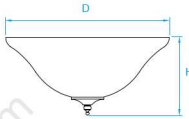

Model No. LC014
Dimension 13"D x 6-1/8"H
Lamp (2) medium or GU24 base
18W integral LED 1300 lumens