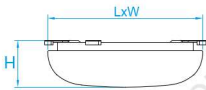

Model No. LC047
Dimension 11"L x 11"W x 3-3/8"H
Lamp (1) medium or GU24 base
18W integral LED 1340 lumens

Model No. LC046
Dimension 14"L x 14"W x 3-1/2"H
Lamp (2) medium or GU24 base
25W integral LED 2150 lumens

Model No. LC045
Dimension 19"L x 19"W x 3-3/8"H
Lamp 37W integral LED 3250 lumens