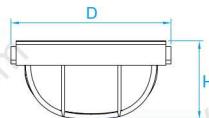

Model No. LO065
Dimension 10"D x 5"H
Lamp (1) medium or GU24 base
16W integral LED 950 lumens