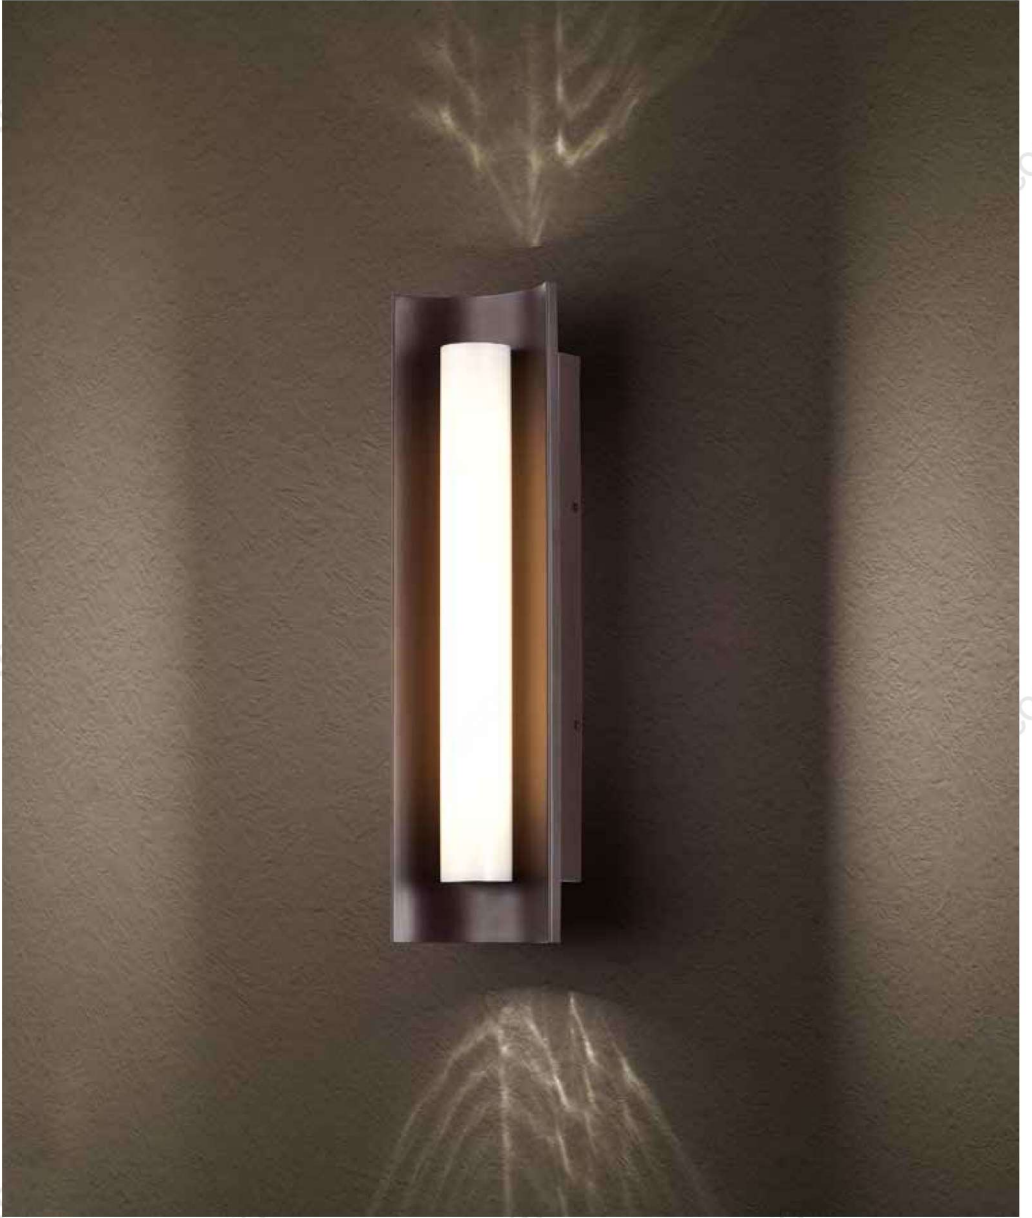

Model No. LW201
Dimension 5-3/4"W x 20"H x 4"E
Lamp 15W integral LED 900 lumens