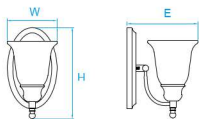

Model No. LV012

Dimension 6"W x 9-1/2"H x 8-1/2"E

Lamp (1) medium or GU24 base