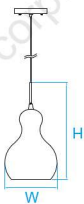

Model No. LP244
Dimension 10"W x 12-3/4"H
Lamp (1) medium or GU24 base