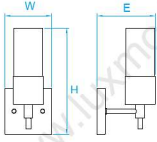

Model No. LV081

Dimension 4-1/2"W x 11"H x 5-1/2"E

Lamp (1) medium or GU24 base