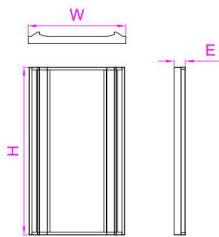

LM019 DESIGN PATENT

Wattage	23W intergral LED
Initial LM	2530Lm
Input	120-277VAC
Material	Steel Housing, Mirror, Faux Alabaster Acrylic Shade
Dimension	19-3/4"W x 35-3/8"H x 2-3/8"E

LM032 DESIGN PATENT

Wattage	35W intergral LED
Initial LM	3850Lm
Input	120-277VAC
Material	Steel Housing, Mirror, Faux Alabaster Acrylic Shade
Dimension	25-3/4"W x 35-3/8"H x 2-3/8"E

LM033 DESIGN PATENT

Wattage	48W intergral LED
Initial LM	5280Lm
Input	120-277VAC
Material	Steel Housing, Mirror, Faux Alabaster Acrylic Shade
Dimension	37-3/4"W x 35-3/8"H x 2-3/8"E