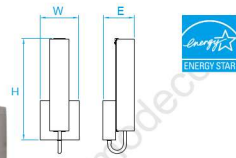

Model No. LW188
Dimension 4-1/4"W x 12-3/4"H x 3-1/2"E
Lamp 8W integral LED 670 lumens