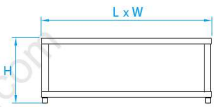

Model No. LC244

Dimension 13"L x 13"W x 5-1/8"H

Lamp 22W integral LED 1850 lumens

Model No. LC245

Dimension 16"L x 16"W x 5-3/8"H

Lamp 37W integral LED 2800 lumens