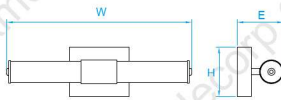

Model No. LW198

Dimension 18"W x 4-3/4"H x 4-1/2"E

Lamp (2) medium or GU24 base
14W integral LED 1000 lumens