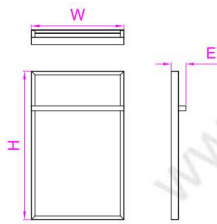

LM024 **DESIGN PATENT**

**Wattage** 50W intergral LED  
**Initial LM** 6000Lm  
**Input** 120-277VAC  
**Material** Steel and Aluminum Housing, Mirror, High Transmission Acrylic Shade  
**Dimension** 48-3/4"W x 29-3/4"H x 2-1/8"E

LM013 **DESIGN PATENT**

<b>Wattage</b>	18W intergral LED
<b>Initial LM</b>	2100Lm
<b>Input</b>	120-277VAC
<b>Material</b>	Steel and Aluminum Housing, Mirror, High Transmission Acrylic Shade
<b>Dimension</b>	23-5/8"W x 30-1/4"H x 2-1/2"E

LM025 **DESIGN PATENT**

<b>Wattage</b>	23W intergral LED
<b>Initial LM</b>	2530Lm
<b>Input</b>	120-277VAC
<b>Material</b>	Steel and Aluminum Housing, Mirror, High Transmission Acrylic Shade
<b>Dimension</b>	35-5/8"W x 30-1/4"H x 2-1/2"E

LM014 **DESIGN PATENT**

<b>Wattage</b>	26W intergral LED
<b>Initial LM</b>	2140Lm
<b>Input</b>	120-277VAC
<b>Material</b>	Steel Housing, Mirror, High Transmission Acrylic Shade
<b>Dimension</b>	24-3/8"W x 29-7/8"H x 2-1/8"E