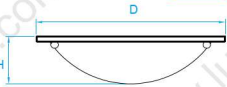

**Model No.** LC235  
**Dimension** 12-1/2"D x 3-3/4"H  
**Lamp** 18W integral LED 1400 lumens

**Model No.** LC234  
**Dimension** 15"D x 3-3/4"H  
**Lamp** 25W integral LED 2150 lumens

**Model No.** LC240  
**Dimension** 16-5/8"D x 4-1/8"H  
**Lamp** 30W integral LED 2600 lumens