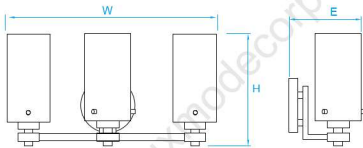

Model No. LV123

Dimension 22-1/2"W x 9-1/2"H x 6"E

Lamp (3) medium or GU24 base