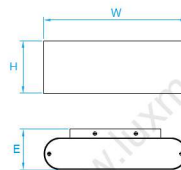

Model No. LW194
Dimension 12-1/2"W x 4-1/2"H x 3-5/8"E
Lamp 15W integral LED 720 lumens