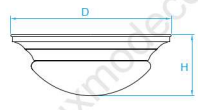

Model No. LC002
Dimension 14-3/8"D x 5-1/2"H
Lamp (2) medium or GU24 base
18W integral LED 1300 lumens