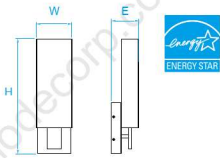

Model No. LW189
Dimension 5"W x 16"H x 3-3/4"E
Lamp 16W integral LED 1000 lumens