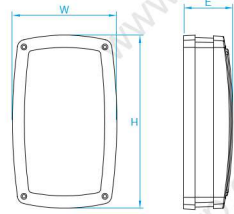

Model No. LO046
Dimension 7"W x 11-1/4"H x 3-3/4"E
Lamp (1) medium or GU24 base
15W integral LED 850 lumens