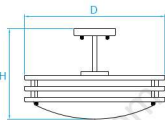

Model No. LC022

Dimension 14-1/2"D x 4"H

Lamp (2) medium or GU24 base
25W integral LED 2150 lumens

Model No. LC023

Dimension 17-3/4"D x 4-3/8"H

Lamp (2) medium or GU24 base
37W integral LED 3250 lumens

Model No. LC139

Dimension 14-1/2"D x 11"H

Lamp (2) medium or GU24 base
25W integral LED 2150 lumens

Model No. LC136

Dimension 17-3/4"D x 11-1/2"H

Lamp (2) medium or GU24 base
37W integral LED 3250 lumens