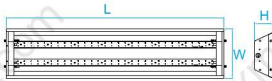

Built-in Emergency Available.
Built-in Motion Sensor Available.

DLC®

Model No. LHB15W050E140
Dimension 21-7/8"L x 9"W x 3-7/8"H
Lamp 42W integral LED 5600 lumens

Model No. LHB16W070E140
Dimension 21-7/8"L x 12-1/8"W x 3-7/8"H
Lamp 65W integral LED 8400 lumens

Model No. LHB17W090E140
Dimension 43-3/4"L x 9"W x 3-7/8"H
Lamp 85W integral LED 11200 lumens

Model No. LHB17W110E140
Dimension 43-3/4"L x 9"W x 3-7/8"H
Lamp 105W integral LED 13900 lumens

Model No. LHB18W130E140
Dimension 43-3/4"L x 12-1/8"W x 3-7/8"H
Lamp 129W integral LED 16800 lumens