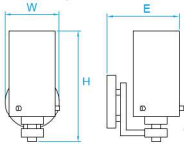

Model No. LV121

Dimension 4-3/4"W x 9-1/2"H x 6"E

Lamp (1) medium or GU24 base