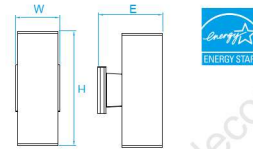

**Model No.** LP268  
**Dimension** 23-1/2"W x 26-5/8"H  
**Lamp** 37W integral LED 3000 lumens

LUXMODE

**Model No.** LP269

**Dimension** 13-3/4"W x 7-1/4"H

**Lamp** 18W integral LED 700 lumens

Pendant

**Model No.** LO088  
**Dimension** 4-1/2"W x 8"H x 7-1/4"E  
**Lamp** 9W integral LED 600 lumens