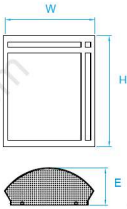

Model No. LW068
Dimension 8-1/2"W x 10-3/8"H x 3-1/2"E
Lamp (2) medium or GU24 base
14W integral LED 1100 lumens