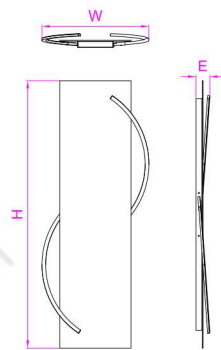

LM026 **DESIGN PATENT**

**Wattage** 25W intergral LED  
**Initial LM** 2750Lm  
**Input** 120-277VAC  
**Material** Steel and Aluminum Housing, Mirror, High Transmission Acrylic Shade  
**Dimension** 25-3/4"W x 31-1/2"H x 3-1/8"E

LM028 **DESIGN PATENT**

**Wattage** 50W intergral LED  
**Initial LM** 5280Lm  
**Input** 120-277VAC  
**Material** Steel and Aluminum Housing, Mirror, High Transmission Acrylic Shade  
**Dimension** 49-3/4"W x 31-1/2"H x 3-1/8"E

■ LM016 **DESIGN PATENT**

**Wattage** 20W intergral LED  
**Initial LM** 2200Lm  
**Input** 120-277VAC  
**Material** Steel and Aluminum Housing, Mirror, High Transmission Silicon Shade  
**Dimension** 26-1/2"W x 26-1/2"H x 2-3/8"E

■ LM029 **DESIGN PATENT**

**Wattage** 40W intergral LED  
**Initial LM** 4400Lm  
**Input** 120-277VAC  
**Material** Steel and Aluminum Housing, Mirror, High Transmission Silicon Shade  
**Dimension** 38-1/2"W x 38-1/2"H x 2-3/8"E