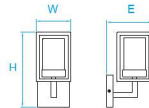

Model No. LW192
Dimension 5-1/4"W x 11"H x 6-3/4"E
Lamp (1) medium or GU24 base