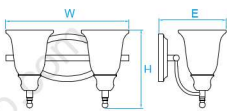

Model No. LV005

Dimension 18"W x 9-1/2"H x 8-1/2"E

Lamp (2) medium or GU24 base