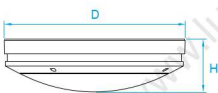

Outdoor

Model No. LO048
Dimension 12-7/8"D x 3-7/8"H
Lamp (2) medium or GU24 base
22W integral LED 1400 lumens