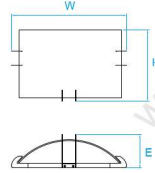

Model No. LW013

Dimension 16-1/2"W x 9-4/5"H x 4-3/4"E

Lamp (2) medium or GU24 base
14W integral LED 1150 lumens