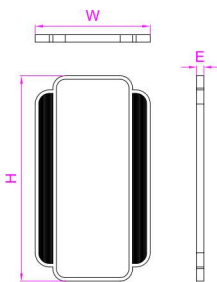

LM028 **DESIGN PATENT**

**Wattage** 50W intergral LED  
**Initial LM** 5280Lm  
**Input** 120-277VAC  
**Material** Steel and Aluminum Housing, Mirror, High Transmission Acrylic Shade  
**Dimension** 49-3/4"W x 31-1/2"H x 3-1/8"E

■ LM016 **DESIGN PATENT**

**Wattage** 20W intergral LED  
**Initial LM** 2200Lm  
**Input** 120-277VAC  
**Material** Steel and Aluminum Housing, Mirror, High Transmission Silicon Shade  
**Dimension** 26-1/2"W x 26-1/2"H x 2-3/8"E

■ LM029 **DESIGN PATENT**

**Wattage** 40W intergral LED  
**Initial LM** 4400Lm  
**Input** 120-277VAC  
**Material** Steel and Aluminum Housing, Mirror, High Transmission Silicon Shade  
**Dimension** 38-1/2"W x 38-1/2"H x 2-3/8"E

LM017 **DESIGN PATENT**

<b>Wattage</b>	23W intergral LED
<b>Initial LM</b>	2050Lm
<b>Input</b>	120-277VAC
<b>Material</b>	Steel and Aluminum Housing, Mirror, High Transmission Silicon Shade
<b>Dimension</b>	23-5/8"W x 59"H x 3"E