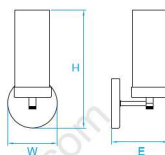

Model No. LV234
Dimension 5-1/2"W x 11"H x 4-3/4"E
Lamp (1) medium or GU24 base