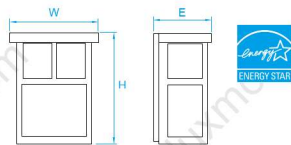

Model No. LO030
Dimension 6-3/4"W x 9"H x 4-1/2"E
Lamp (1) medium or GU24 base
14W integral LED 950 lumens