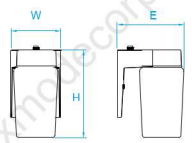

Model No. LO011
Dimension 4-3/8"W x 7-5/8"H x 6-1/8"E
Lamp (1) medium or GU24 base
10W integral LED 400 lumens