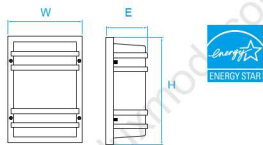

Model No. LO064
Dimension 10"W x 14"H x 5-3/4"E
Lamp (2) medium or GU24 base
16W integral LED 980 lumens