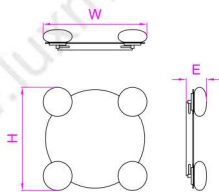

2024  
LUXMODE

mirror-light  
mirror-light

LM011 **DESIGN PATENT**

<b>Wattage</b>	29W intergral LED
<b>Initial LM</b>	3600Lm
<b>Input</b>	120-277VAC
<b>Material</b>	Steel Housing, Mirror, Frosted Opal Glass Shade
<b>Dimension</b>	24-3/4"W x 24-3/4"H x 5-3/8"E

LM012 **DESIGN PATENT**

**Wattage** 23W intergral LED  
**Initial LM** 2760Lm  
**Input** 120-277VAC  
**Material** Steel and Aluminum Housing, Mirror, High Transmission Acrylic Shade  
**Dimension** 24-3/4"W x 29-3/4"H x 2-1/8"E

LM024 **DESIGN PATENT**

**Wattage** 50W intergral LED  
**Initial LM** 6000Lm  
**Input** 120-277VAC  
**Material** Steel and Aluminum Housing, Mirror, High Transmission Acrylic Shade  
**Dimension** 48-3/4"W x 29-3/4"H x 2-1/8"E

LM014 **DESIGN PATENT**

<b>Wattage</b>	26W intergral LED
<b>Initial LM</b>	2140Lm
<b>Input</b>	120-277VAC
<b>Material</b>	Steel Housing, Mirror, High Transmission Acrylic Shade
<b>Dimension</b>	24-3/8"W x 29-7/8"H x 2-1/8"E