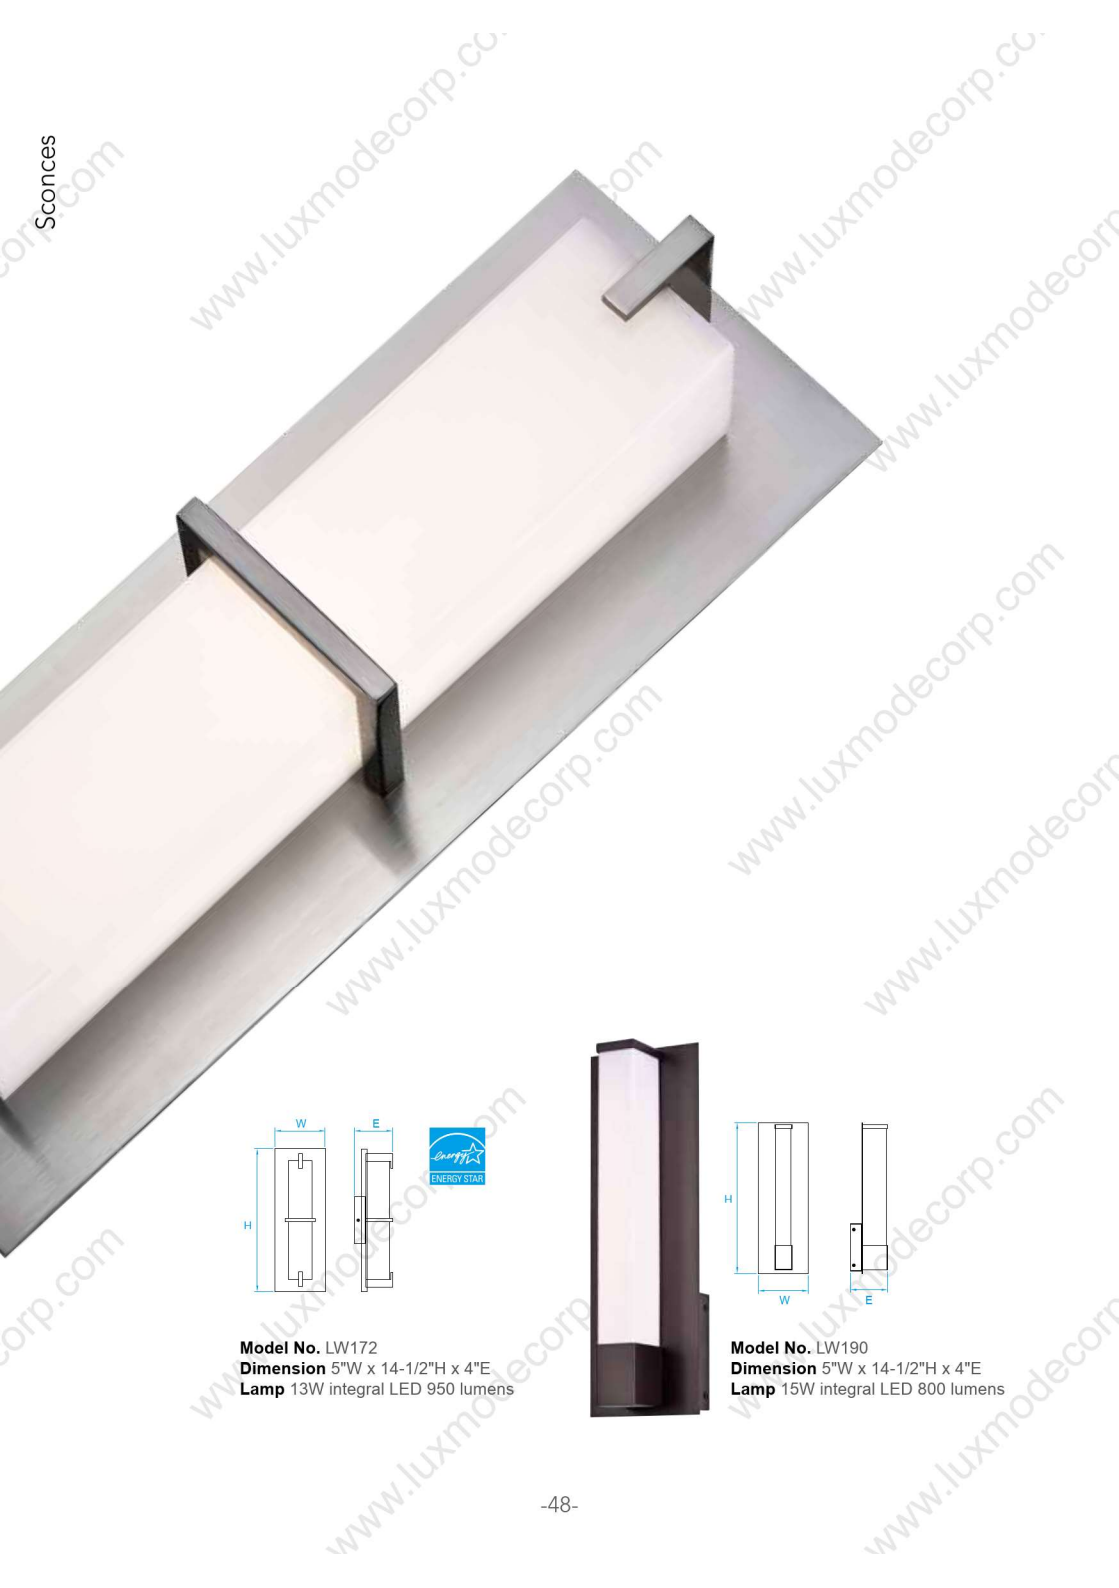

Model No. LW183
Dimension 9-3/4"W x 4-1/2"H x 4"E
Lamp 9W integral LED 600 lumens