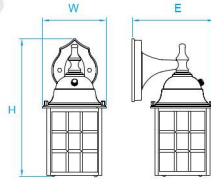

**Model No.** LO013

**Dimension** 10-1/2"L x 6"W x 4-1/4"E

**Lamp** (1) medium or GU24 base  
14W integral LED 1300 lumens

**Model No.** LO014

**Dimension** 13-3/8"L x 4-1/2"W x 3-1/2"E

**Lamp** (2) medium or GU24 base  
16W integral LED 1400 lumens