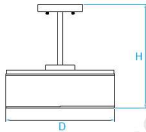

Model No. LC161

Dimension 11-3/4"D x 12"H

Lamp (1) medium or GU24 base
18W integral LED 1200 lumens

Model No. LC164

Dimension 14-1/2"D x 12"H

Lamp (2) medium or GU24 base
25W integral LED 1850 lumens

Model No. LC165

Dimension 16"D x 12"H

Lamp (3) medium or GU24 base
30W integral LED 2150 lumens

Model No. LC166

Dimension 17-3/4"D x 12"H

Lamp (3) medium or GU24 base
37W integral LED 2900 lumens