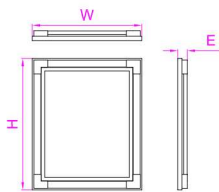

2024  
LUXMODE

mirror-light  
mirror-light

LM011 **DESIGN PATENT**

<b>Wattage</b>	29W intergral LED
<b>Initial LM</b>	3600Lm
<b>Input</b>	120-277VAC
<b>Material</b>	Steel Housing, Mirror, Frosted Opal Glass Shade
<b>Dimension</b>	24-3/4"W x 24-3/4"H x 5-3/8"E

LM012 **DESIGN PATENT**

**Wattage** 23W intergral LED  
**Initial LM** 2760Lm  
**Input** 120-277VAC  
**Material** Steel and Aluminum Housing, Mirror, High Transmission Acrylic Shade  
**Dimension** 24-3/4"W x 29-3/4"H x 2-1/8"E

LM023 **DESIGN PATENT**

**Wattage** 35W intergral LED  
**Initial LM** 4200Lm  
**Input** 120-277VAC  
**Material** Steel and Aluminum Housing, Mirror, High Transmission Acrylic Shade  
**Dimension** 36-3/4"W x 29-3/4"H x 2-1/8"E

LM024 **DESIGN PATENT**

**Wattage** 50W intergral LED  
**Initial LM** 6000Lm  
**Input** 120-277VAC  
**Material** Steel and Aluminum Housing, Mirror, High Transmission Acrylic Shade  
**Dimension** 48-3/4"W x 29-3/4"H x 2-1/8"E