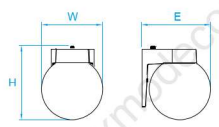

Model No. LO012
Dimension 6"W x 6-3/4"H x 7"E
Lamp (1) medium or GU24 base
10W integral LED 400 lumens