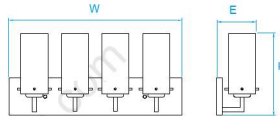

Model No. LV032
Dimension 24"W x 9-1/2"H x 5"E
Lamp (4) medium or GU24 base