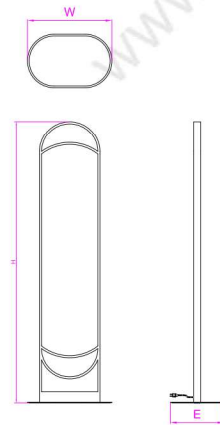

LM012 **DESIGN PATENT**

**Wattage** 23W intergral LED  
**Initial LM** 2760Lm  
**Input** 120-277VAC  
**Material** Steel and Aluminum Housing, Mirror, High Transmission Acrylic Shade  
**Dimension** 24-3/4"W x 29-3/4"H x 2-1/8"E

LM019 DESIGN PATENT

<b>Wattage</b>	23W intergral LED
<b>Initial LM</b>	2530Lm
<b>Input</b>	120-277VAC
<b>Material</b>	Steel Housing, Mirror, Faux Alabaster Acrylic Shade
<b>Dimension</b>	19-3/4"W x 35-3/8"H x 2-3/8"E

LM032 DESIGN PATENT

<b>Wattage</b>	35W intergral LED
<b>Initial LM</b>	3850Lm
<b>Input</b>	120-277VAC
<b>Material</b>	Steel Housing, Mirror, Faux Alabaster Acrylic Shade
<b>Dimension</b>	25-3/4"W x 35-3/8"H x 2-3/8"E

LM033 DESIGN PATENT

<b>Wattage</b>	48W intergral LED
<b>Initial LM</b>	5280Lm
<b>Input</b>	120-277VAC
<b>Material</b>	Steel Housing, Mirror, Faux Alabaster Acrylic Shade
<b>Dimension</b>	37-3/4"W x 35-3/8"H x 2-3/8"E