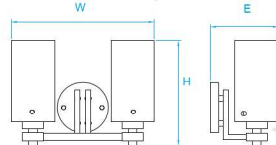

Model No. LV122

Dimension 12-3/4"W x 9-1/2"H x 6"E

Lamp (2) medium or GU24 base