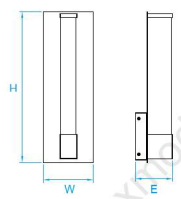

Model No. LW190
Dimension 5"W x 14-1/2"H x 4"E
Lamp 15W integral LED 800 lumens