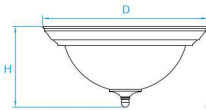

Model No. LC001
Dimension 13-3/8"D x 6-1/2"H
Lamp (1) medium or GU24 base
18W integral LED 1300 lumens