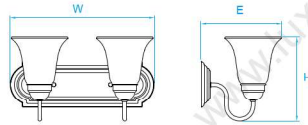

Model No. LV009
Dimension 14"W x 8-1/2"H x 7"E
Lamp (2) medium or GU24 base