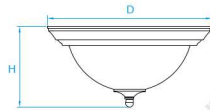

Model No. LC227
Dimension 15-1/4"D x 6-3/4"H
Lamp (2) medium or GU24 base
25W integral LED 2160 lumens