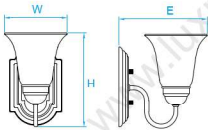

Model No. LV267
Dimension 4-1/2"W x 8-1/2"H x 7"E
Lamp (1) medium or GU24 base