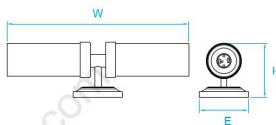

Model No. LW054
Dimension 20"W x 4-3/4"H x 4-1/2"E
Lamp (2) medium or GU24 base