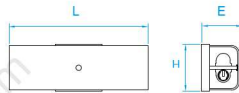

Model No. LV139
Dimension 14"L x 4-3/4"H x 4"E
Lamp (2) medium or GU24 base