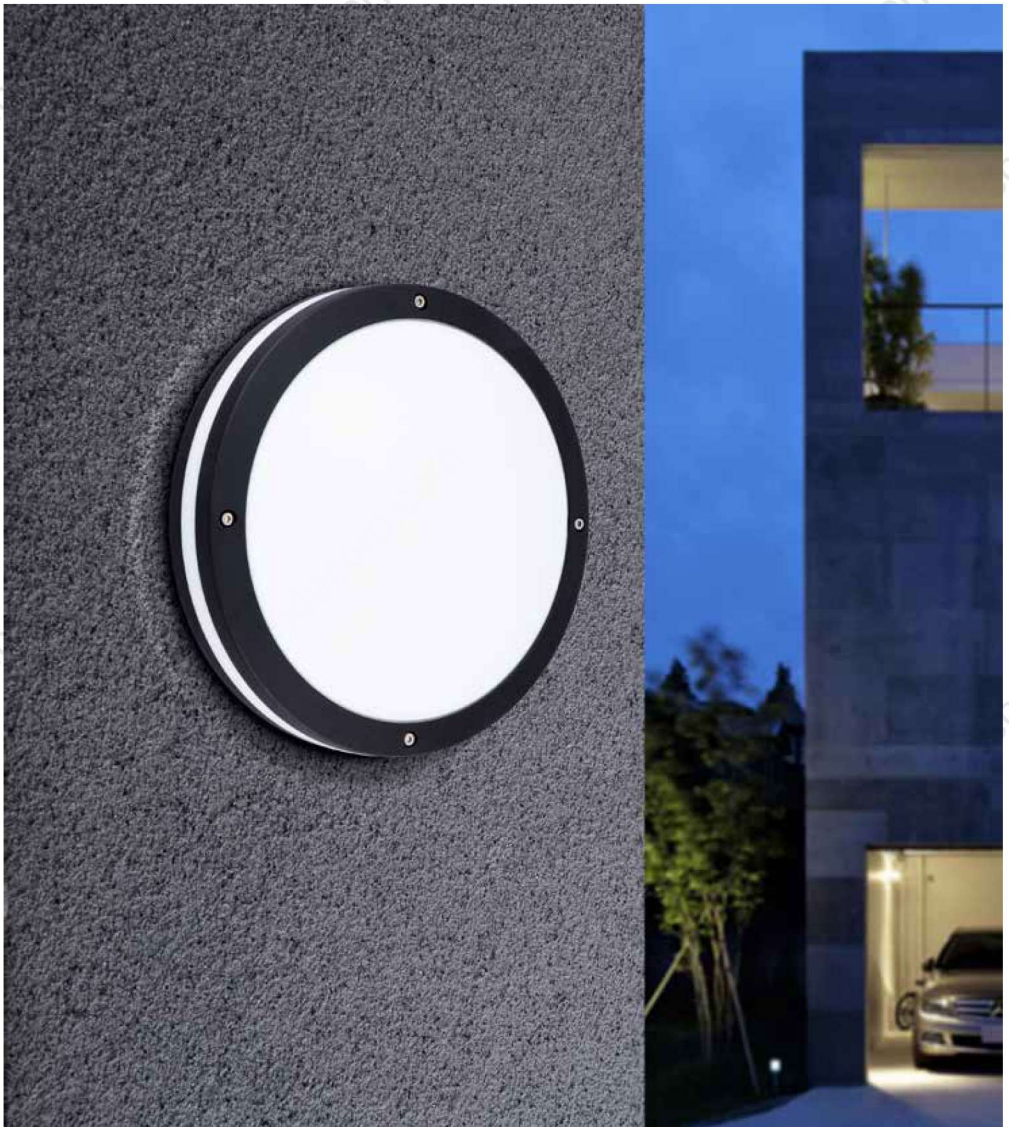

**Model No.** LO089  
**Dimension** 4-1/2"W x 12"H x 7-1/4"E  
**Lamp** 18W integral LED 1200 lumens

Outdoor

**Model No.** LO048  
**Dimension** 12-7/8"D x 3-7/8"H  
**Lamp** (2) medium or GU24 base  
22W integral LED 1400 lumens