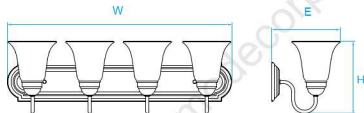

Model No. LV011
Dimension 36"W x 8-1/2"H x 7"E
Lamp (4) medium or GU24 base