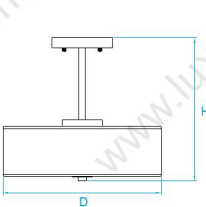

Model No. LC306

Dimension 15-3/8"D x 12-1/4"H

Lamp (2) medium or GU24 base
25W integral LED 1850 lumens

Model No. LC307

Dimension 18-1/2"D x 12-3/4"H

Lamp (3) medium or GU24 base
37W integral LED 2900 lumens