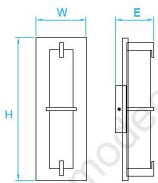

Model No. LW172
Dimension 5"W x 14-1/2"H x 4"E
Lamp 13W integral LED 950 lumens