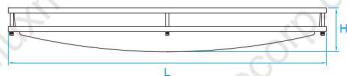

Model No. LC213
Dimension 28-3/8"L x 14-1/8"W x 4-3/8"H
Lamp 35W integral LED
3620 lumens

Model No. LC017
Dimension 32-1/4"L x 18-1/8"W x 4-1/4"H
Lamp 48W integral LED 4250 lumens