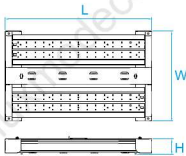

Model No. LHB12-HE
Dimension 21-1/2"L x 11-3/4"W x 2"H
Lamp 115W integral LED 14680 lumens

Model No. LHB11-HE
Dimension 21-1/2"L x 16"W x 2"H
Lamp 170W integral LED 22020 lumens

Model No. LHB05-HE
Dimension 43"L x 11-3/4"W x 2"H
Lamp 230W integral LED 29370 lumens