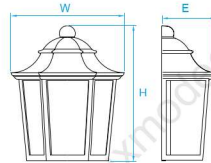

Model No. LO049
Dimension 10"W x 12"H x 4-7/8"E
Lamp (1) medium or GU24 base
14W integral LED 700 lumens