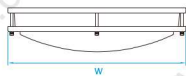

Model No. LC213
Dimension 28-3/8"L x 14-1/8"W x 4-3/8"H
Lamp 35W integral LED
3620 lumens

Model No. LC017
Dimension 32-1/4"L x 18-1/8"W x 4-1/4"H
Lamp 48W integral LED 4250 lumens