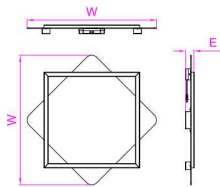

■ LM016 **DESIGN PATENT**

Wattage 20W intergral LED
Initial LM 2200Lm
Input 120-277VAC
Material Steel and Aluminum Housing, Mirror, High Transmission Silicon Shade
Dimension 26-1/2"W x 26-1/2"H x 2-3/8"E

■ LM029 **DESIGN PATENT**

Wattage 40W intergral LED
Initial LM 4400Lm
Input 120-277VAC
Material Steel and Aluminum Housing, Mirror, High Transmission Silicon Shade
Dimension 38-1/2"W x 38-1/2"H x 2-3/8"E