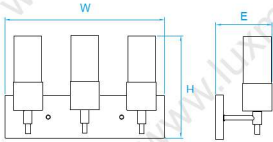

**Lamp** (4) medium or GU24 base

**Model No.** LV081

**Dimension** 4-1/2"W x 11"H x 5-1/2"E

**Lamp** (1) medium or GU24 base

**Model No.** LV073

**Dimension** 12"W x 11"H x 5-1/2"E

**Lamp** (2) medium or GU24 base