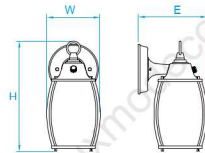

Model No. LO057
Dimension 6-1/2"W x 10-1/4"H x 6"E
Lamp (1) medium or GU24 base
10W integral LED 550 lumens