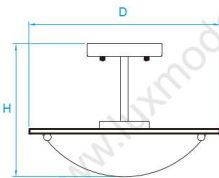

Model No. LC302

Dimension 15"D x 10-3/4"H

Lamp 25W integral LED 2150 lumens

Model No. LC303

Dimension 16-5/8"D x 11-1/8"H

Lamp 30W integral LED 2600 lumens

Model No. LC304

Dimension 18-3/8"D x 11-1/8"H

Lamp 37W integral LED 3250 lumens