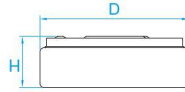

Model No. LC273
Dimension 11"D x 4-1/2"H
Lamp (1) medium or GU24 base
18W integral LED 1340 lumens

Model No. LC239
Dimension 14"D x 3-1/2"H
Lamp (2) medium or GU24 base
25W integral LED 2150 lumens