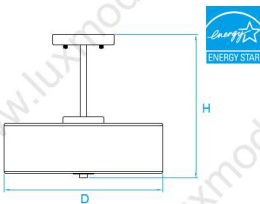

Model No. LC308
Dimension 17-1/2"D x 12-1/2"H
Lamp (2) medium or GU24 base
25W integral LED 1850 lumens

Model No. LC309
Dimension 20-3/4"D x 13"H
Lamp (3) medium or GU24 base
37W integral LED 2900 lumens