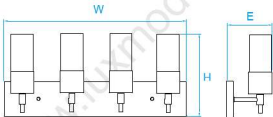

Model No. LV081

Dimension 4-1/2"W x 11"H x 5-1/2"E

Lamp (1) medium or GU24 base

Model No. LV073

Dimension 12"W x 11"H x 5-1/2"E

Lamp (2) medium or GU24 base

Model No. LV074

Dimension 24"W x 11"H x 5-1/2"E

Lamp (3) medium or GU24 base

Model No. LV080

Dimension 30"W x 11"H x 5-1/2"E

Lamp (4) medium or GU24 base