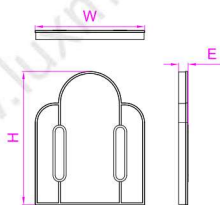

LM024 **DESIGN PATENT**

**Wattage** 50W intergral LED  
**Initial LM** 6000Lm  
**Input** 120-277VAC  
**Material** Steel and Aluminum Housing, Mirror, High Transmission Acrylic Shade  
**Dimension** 48-3/4"W x 29-3/4"H x 2-1/8"E

LM013 **DESIGN PATENT**

<b>Wattage</b>	18W intergral LED
<b>Initial LM</b>	2100Lm
<b>Input</b>	120-277VAC
<b>Material</b>	Steel and Aluminum Housing, Mirror, High Transmission Acrylic Shade
<b>Dimension</b>	23-5/8"W x 30-1/4"H x 2-1/2"E

LM025 **DESIGN PATENT**

<b>Wattage</b>	23W intergral LED
<b>Initial LM</b>	2530Lm
<b>Input</b>	120-277VAC
<b>Material</b>	Steel and Aluminum Housing, Mirror, High Transmission Acrylic Shade
<b>Dimension</b>	35-5/8"W x 30-1/4"H x 2-1/2"E

LM014 **DESIGN PATENT**

<b>Wattage</b>	26W intergral LED
<b>Initial LM</b>	2140Lm
<b>Input</b>	120-277VAC
<b>Material</b>	Steel Housing, Mirror, High Transmission Acrylic Shade
<b>Dimension</b>	24-3/8"W x 29-7/8"H x 2-1/8"E