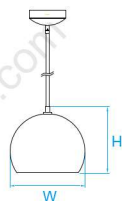

Model No. LP267
Dimension 9-5/8"W x 8-1/2"H
Lamp (1) medium or GU24 base

Model No. LP077
Dimension 14"W x 10-3/4"H
Lamp (1) medium or GU24 base