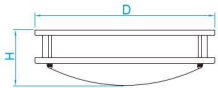

Model No. LC055
Dimension 10-1/4" D x 3-1/2"H
Lamp (1) medium or GU24 base
18W integral LED 1340 lumens

Model No. LC007
Dimension 11-3/4"D x 3-7/8"H
Lamp (1) medium or GU24 base
18W integral LED 1400 lumens

Model No. LC004
Dimension 14-1/2"D x 4"H
Lamp (2) medium or GU24 base
25W integral LED 2150 lumens

Model No. LC061
Dimension 16"D x 4-3/8"H
Lamp (2) medium or GU24 base
30W integral LED 2600 lumens

Model No. LC003
Dimension 17-3/4"D x 4-3/8"H
Lamp (3) medium or GU24 base
37W integral LED 3250 lumens

Model No. LC294
Dimension 20-1/2"D x 4-1/4"H
Lamp (4) medium or GU24 base
42W integral LED 3500 lumens

Model No. LC068
Dimension 24-1/8"D x 5"H
Lamp (4) medium or GU24 base
42W integral LED 3450 lumens