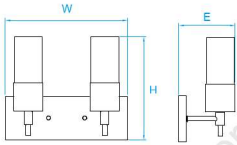

Model No. LV073

Dimension 12"W x 11"H x 5-1/2"E

Lamp (2) medium or GU24 base